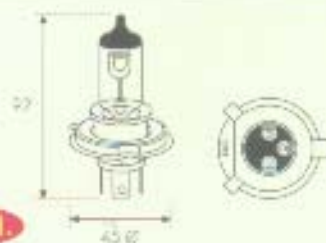

H-4 (P43T)

REF.	V.	W.	E.C.E. R-37	Unds./Pcs.
A782	12	60/55	H-4	10
* A785	12	100/90	-	10
A783	24	75/70	H-4	10

A782LL 12 60/55 H-4 10

1.000 H.