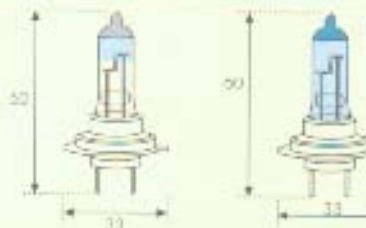

REF.	V.	W.	E.C.E. R-37	Unds./Pcs.
A779UP	12	55	H-7	10
A779XL	12	55	H-7	10