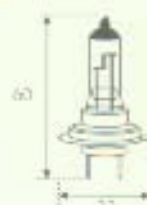

REF.	V.	W.	E.C.E. R-37	Unds./Pcs.
A779	12	55	H-7	12
A775	24	70	H-7	12

A779LL 12 55 H-7 12

800 H.