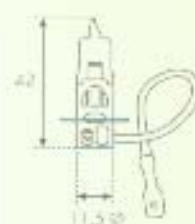

AGER
AUTO

LAMPARAS

H-1 (P14,5s)

REF.	V.	W.	E.C.E. R-37	Unds./Pc.
A788	12	55	H-1	10
* A788E	12	100	-	10
A789	24	70	H-1	10
A788LL	12	55	H-1	10

900 H.

H-3 (PK22s)

REF.	V.	W.	E.C.E. R-37	Unds./Pcs.
A788B	12	55	H-3	10
* A693	12	100	-	10
A692	24	70	H-3	10