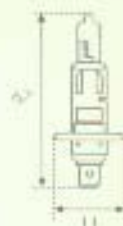

AGER
AUTO

LAMPARAS

H-1 (P14,5s)

REF.	V.	W.	E.C.E. R-37	Unds./Pc.
A788	12	55	H-1	10
* A788E	12	100	-	10
A789	24	70	H-1	10
A788LL	12	55	H-1	10

900 H.

H-3 (PK22s)

REF.	V.	W.	E.C.E. R-37	Unds./Pcs.
A788B	12	55	H-3	10
* A693	12	100	-	10
A692	24	70	H-3	10

H-4 (P43T)

REF.	V.	W.	E.C.E. R-37	Unds./Pcs.
A782	12	60/55	H-4	10
* A785	12	100/90	-	10
A783	24	75/70	H-4	10

A782LL 12 60/55 H-4 10

1.000 H.

H-7 (Px26D)

REF.	V.	W.	E.C.E. R-37	Unds./Pcs.
A779	12	55	H-7	12
A775	24	70	H-7	12