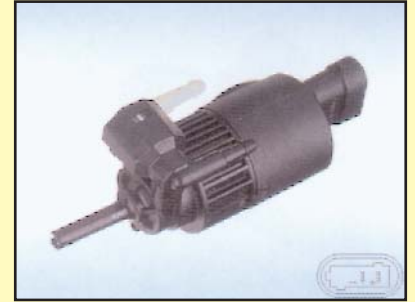

HS-260A

RENAULT CONECTOR OVAL - 2 SAL
12 V
1400 ml/min